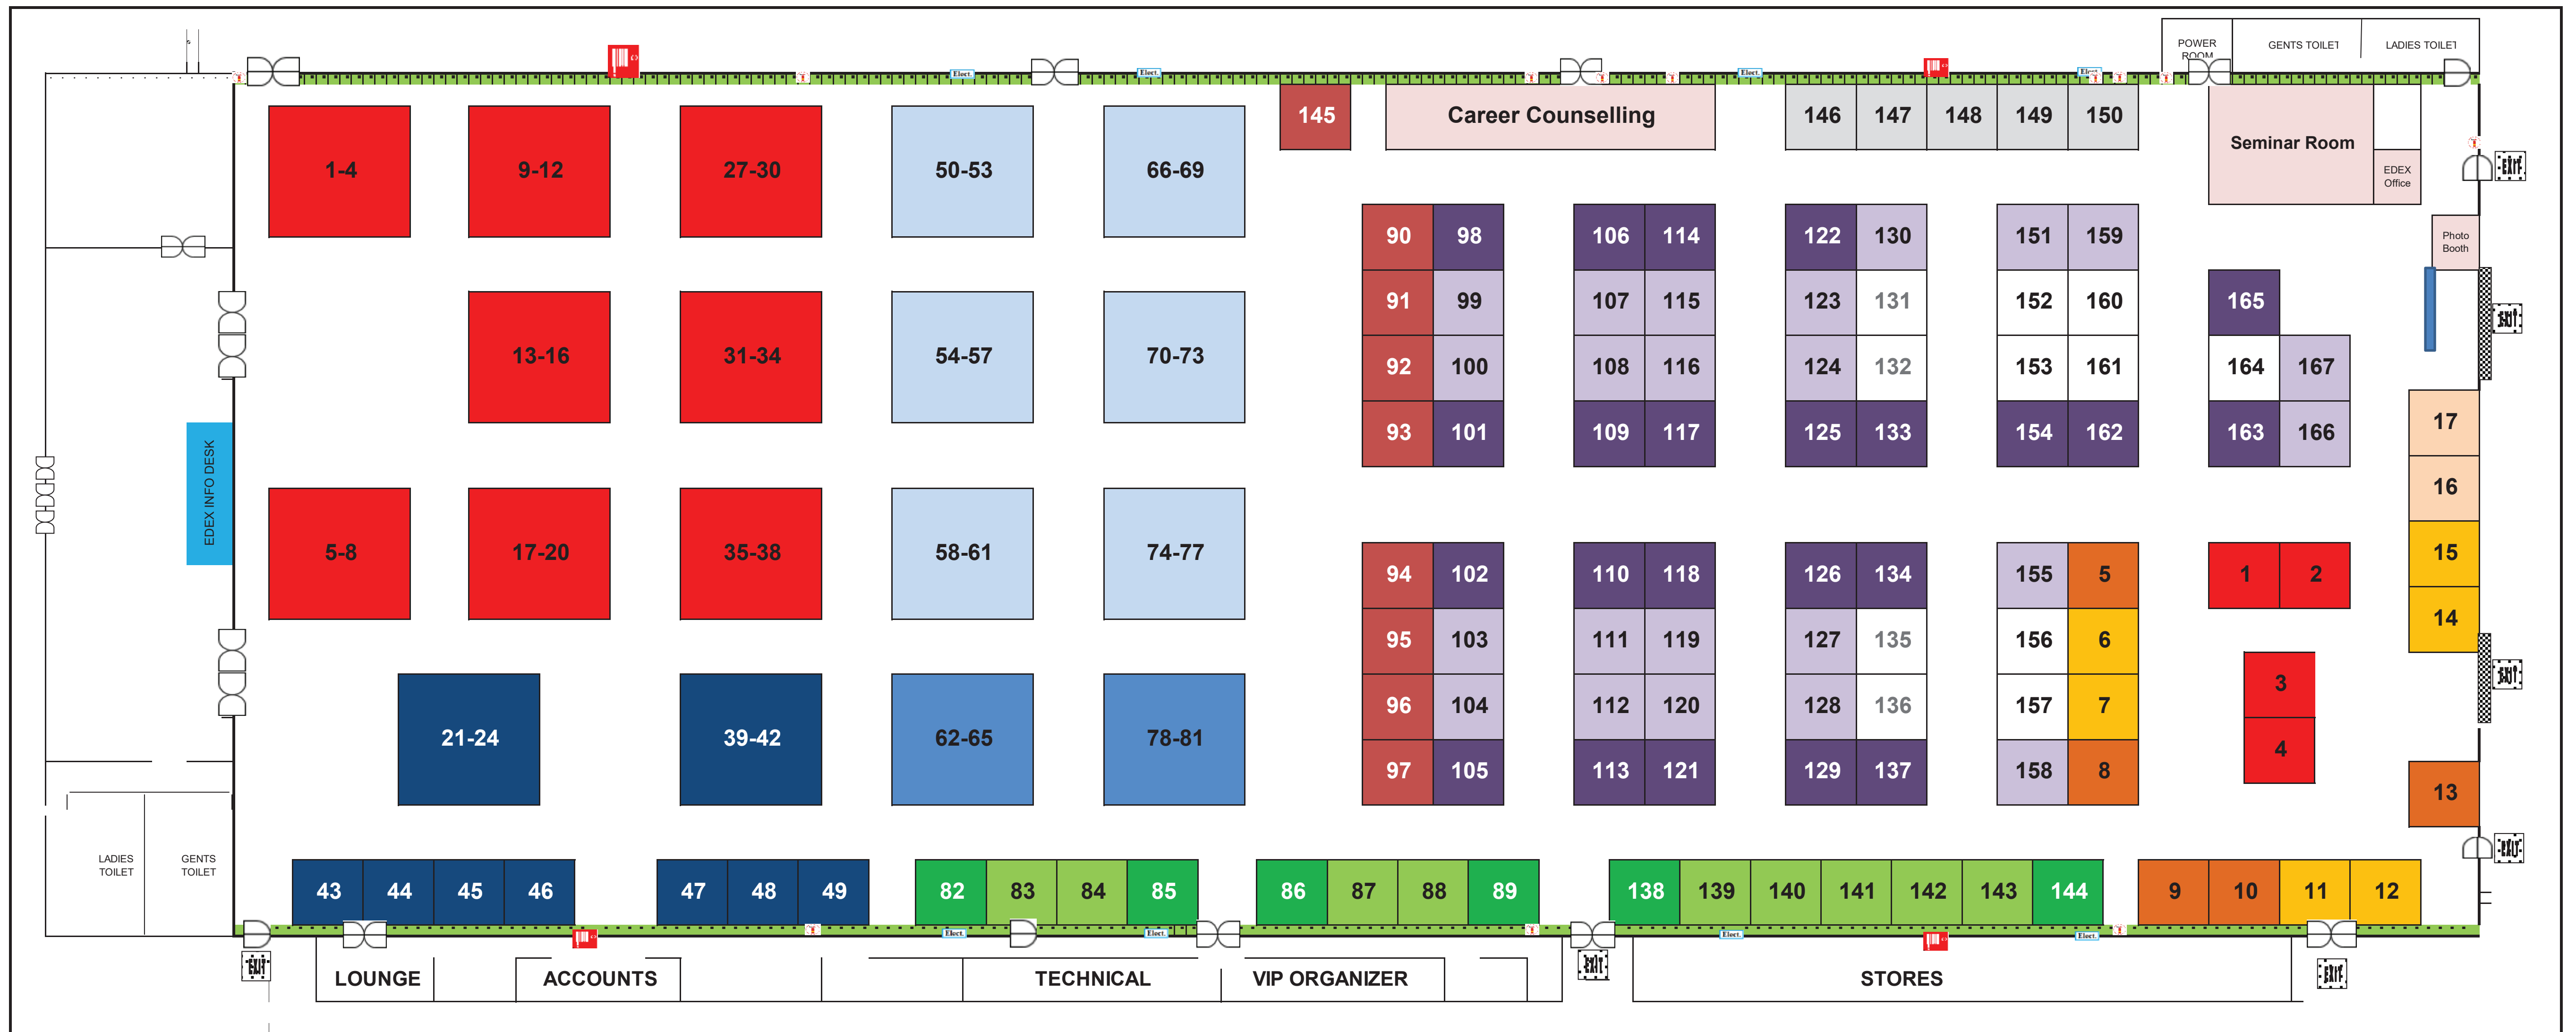

One Square is 0.5 m x 0.5 m

One Square is 0.5 m x 0.5 m

### EDUCATION EXPO

- Bare Spaces Allocated for Sponsors / Partners
- Bare Spaces for Designer Stalls (For Local Institutes)
- Ultra Premium Shell Scheme stands (For Local Institutes)
- Super Premium Shell Scheme stands (For Local Institutes)
- Premium Shell Scheme stands (For Local Institutes)
- Ordinary Shell Scheme stands (For Local Institutes)
- Bare Spaces Allocated for Sponsors / Partners (For International Institutes)
- Bare Spaces for Designer Stalls (For International Institutes)
- Super Premium Shell Scheme stands (For International Institutes)
- Premium Shell Scheme stands (For International Institutes)

### JOB FAIR

- Bare Spaces Allocated for Sponsors / Partners
- Bare Spaces - Super Premium
- Bare Spaces - Premium
- Bare Spaces - Ordinary

[sales@edex.lk](mailto:sales@edex.lk)  
[www.edex.lk](http://www.edex.lk)