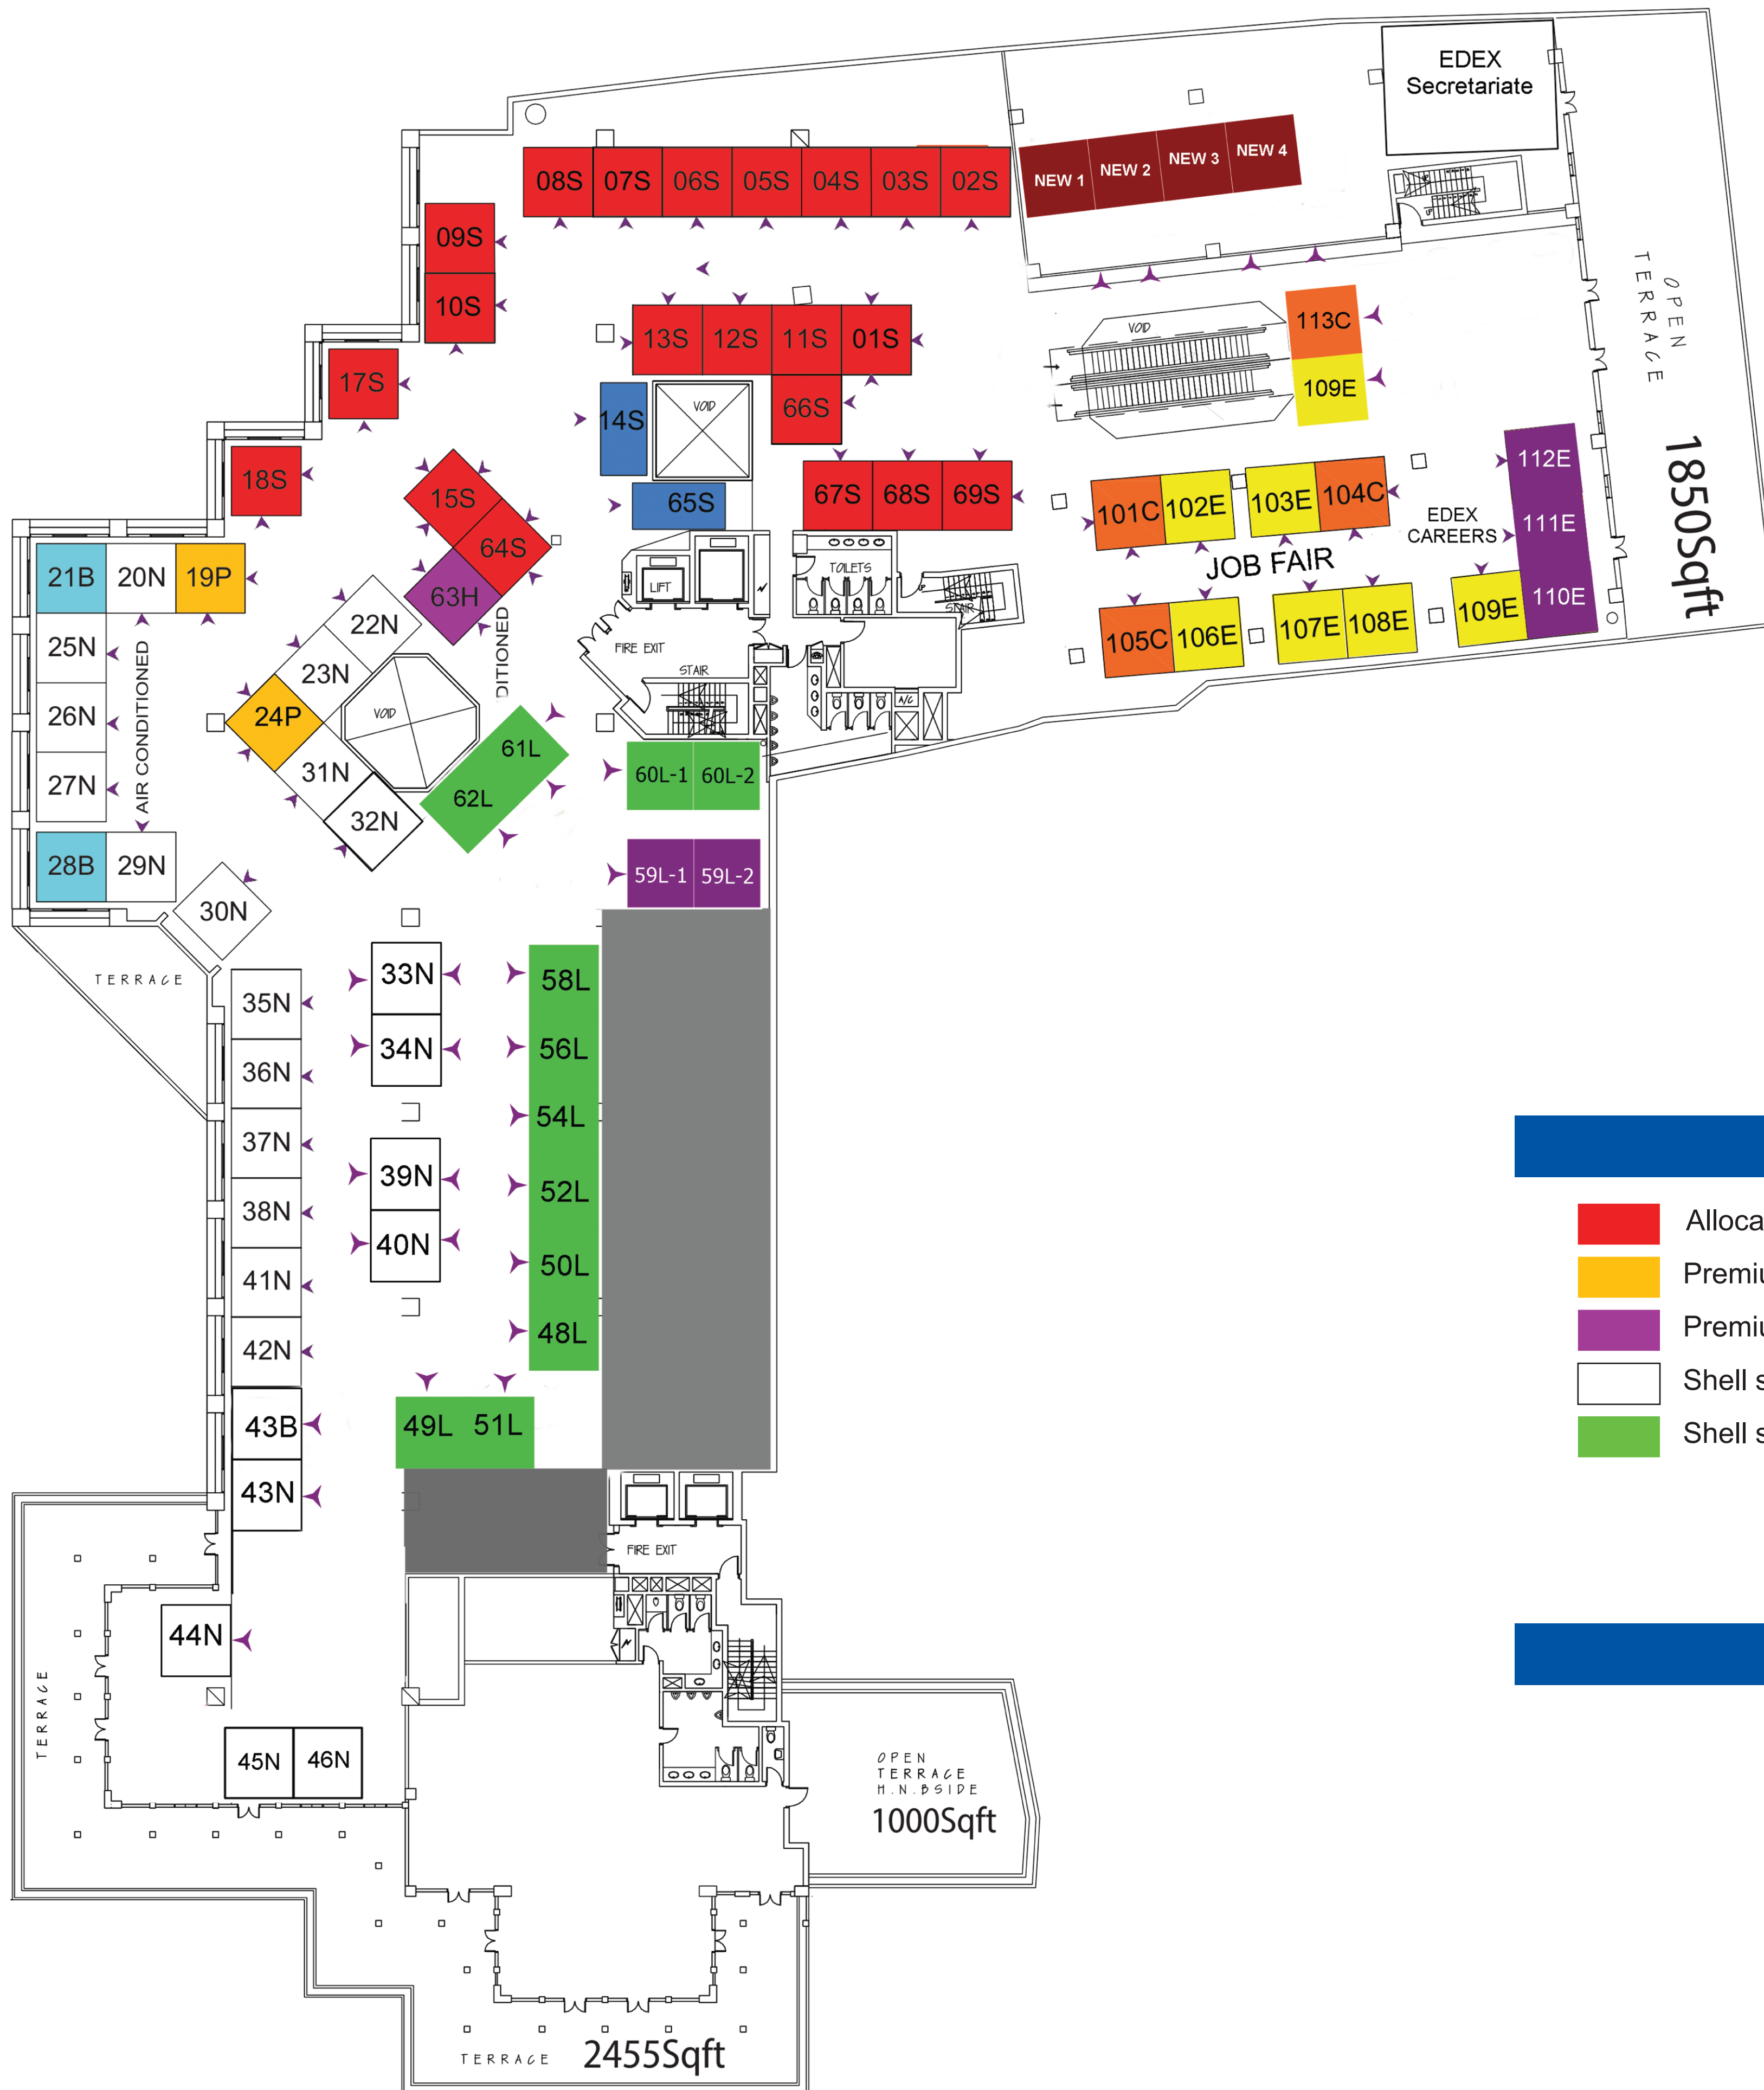

FLOOR PLAN

KANDY CITY CENTRE - (KCC)
17TH AND 18TH FEBRUARY 2024

EDUCATION EXPO

- Allocation for sponsors
- Extension space - space only (B Range)
- Premium stands / local (p range)
- Space only locations
- Premium stands / international (h range)
- Premium job fair stands
- Shell scheme stands / local (n range)
- Standard job fair stands
- Shell scheme stands / international (l range)