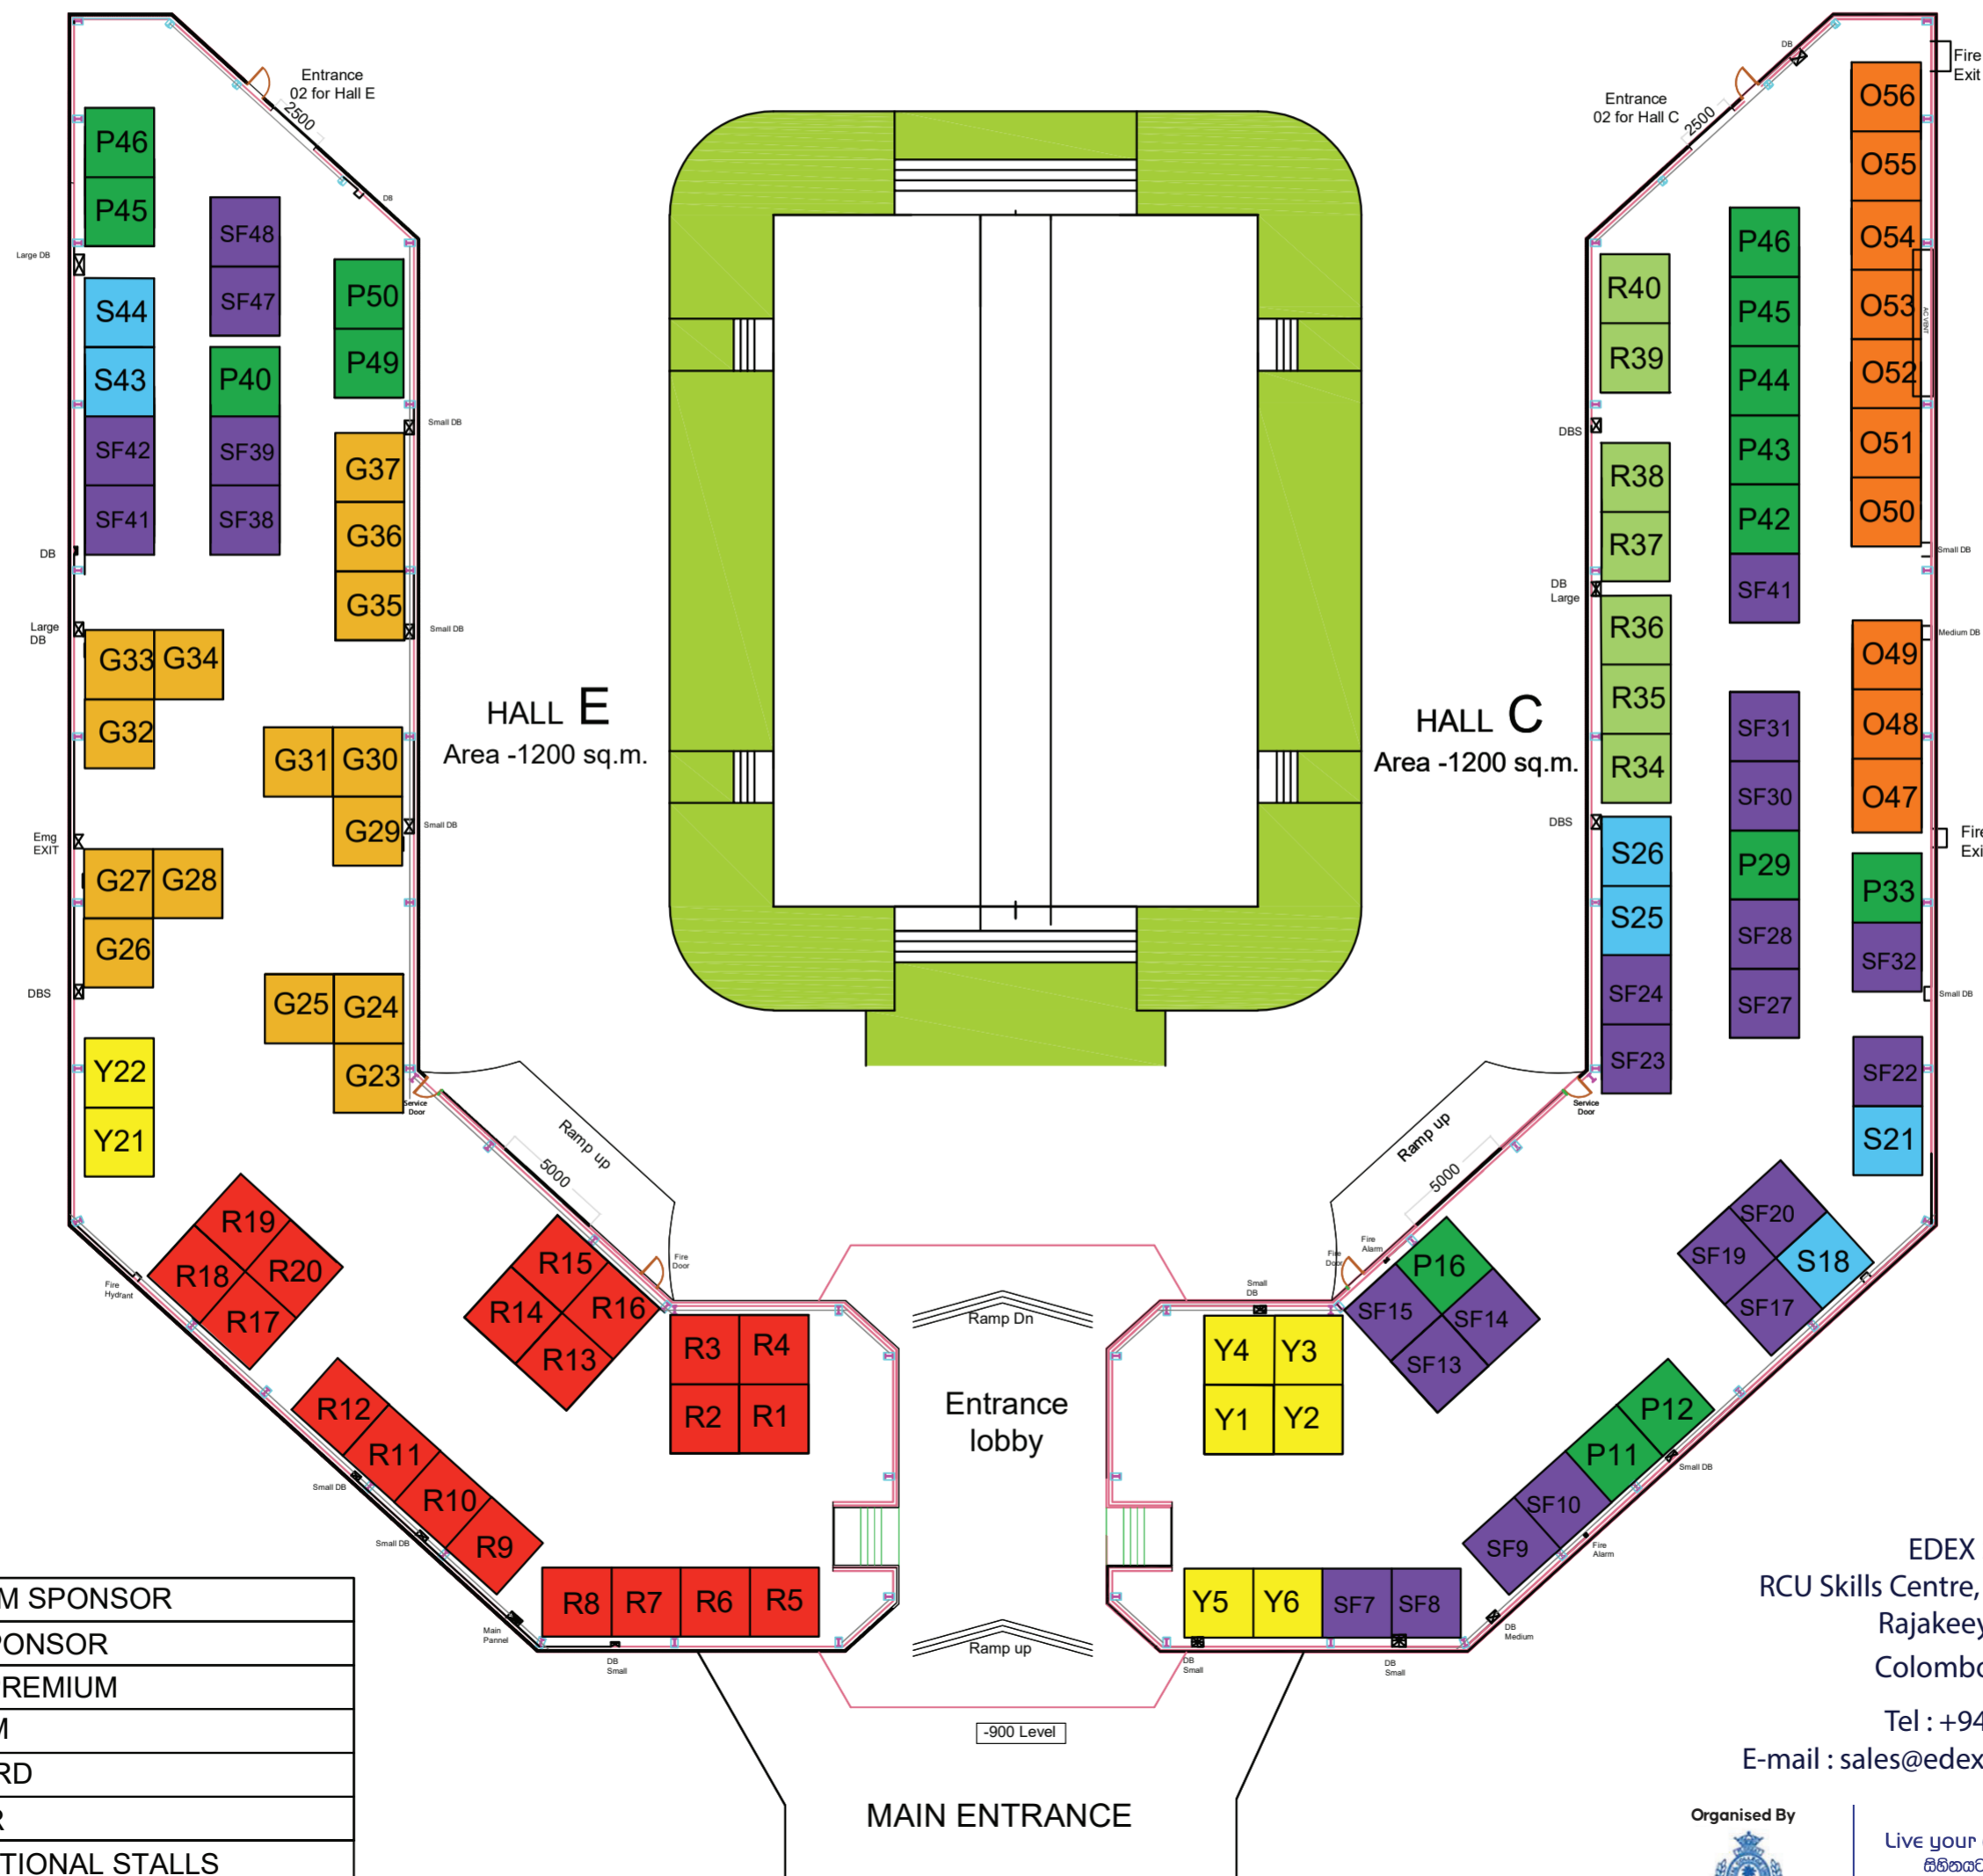

DWG NO - EDEX/2026/FP/CMB/REV(6-05)

R	PLATINUM SPONSOR
G	GOLD SPONSOR
SF	SUPER PREMIUM
P	PREMIUM
S	STANDARD
O	JOB FAIR
I	INTERNATIONAL STALLS
Y	EDEX PARTNER/OFFICIAL

EDEX Secretariat,
RCU Skills Centre, Royal College Union,
Rajakeeya Mawatha,
Colombo 07, Sri Lanka.
Tel : +94 11 309 1086
E-mail : sales@edex.lk | Web : www.edex.lk